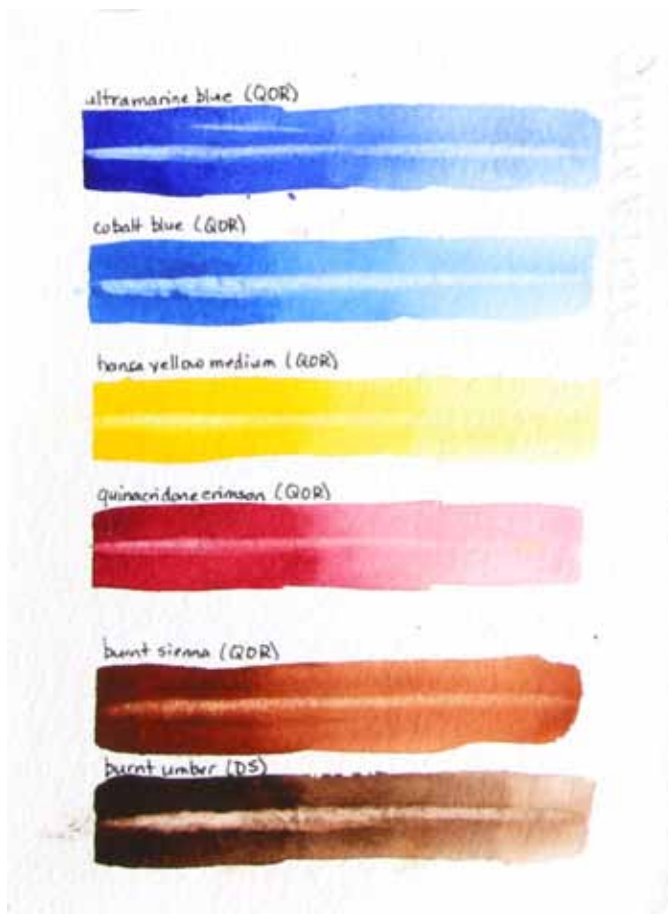

## Mass Tones & Tints Demo (and testing staining properties)

*Pigments Used in Class*

*Some Additional Pigments for Comparison  
(stain testing not shown for these colors)*

Class information, handouts and demo videos at  
[www.dragonflyspiritstudio.com/lesson-info/watercolor-jumpstart/](http://www.dragonflyspiritstudio.com/lesson-info/watercolor-jumpstart/)  
all materials ©2014 Lynne Baur