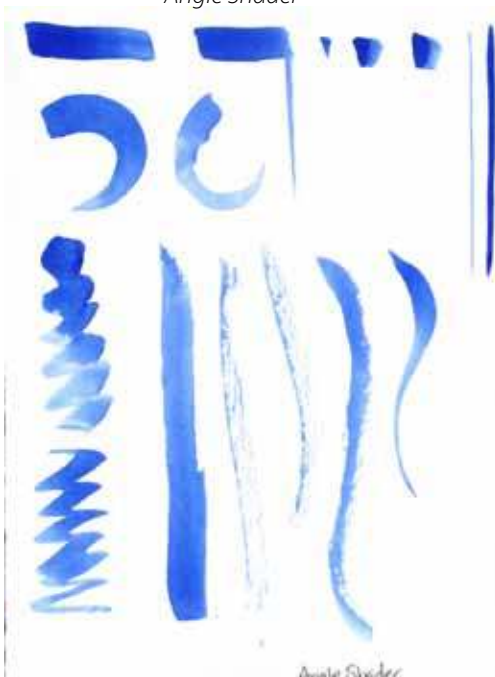

## Brushmarks Demo

No. 12 Round

3/4" Flat Wash

Angle Shader

Rigger (Liner)

Class information, handouts and demo videos at  
[www.dragonflyspiritstudio.com/lesson-info/watercolor-jumpstart/](http://www.dragonflyspiritstudio.com/lesson-info/watercolor-jumpstart/)  
all materials ©2014 Lynne Baur