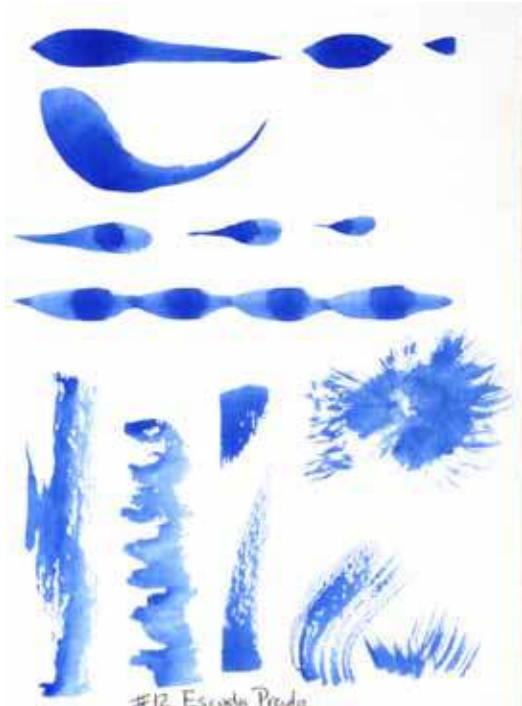

## Brushmarks Demo

No. 12 Round

3/4" Flat Wash

Angle Shader

Rigger (Liner)

Class information, handouts and demo videos at  
[www.dragonflyspiritstudio.com/lesson-info/watercolor-jumpstart/](http://www.dragonflyspiritstudio.com/lesson-info/watercolor-jumpstart/)  
all materials ©2014 Lynne Baur